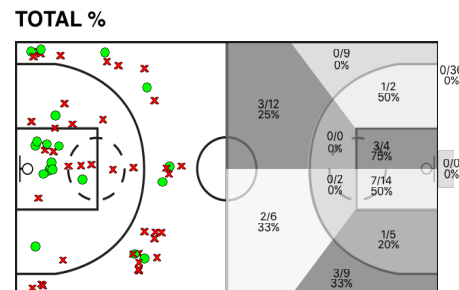

Grecia							REBOTES					TAPONES			FALTAS					
5i	Dr	JUGADOR	Min	Pts	Tiros 2	Tiros 3	Tiros Libres	T	RD	RO	Asis...	PR	PP	Fv	Co	Mts	Cm	Re	Vi	Va
	4	GRE PLAYER 4	04:56	0	0/0 0%	0/0 0%	0/0 0%	0	0	0	0	0	0	0	0	0	1	0	0/0	-1
*	5	GRE PLAYER 5	30:56	7	2/3 66%	0/2 0%	3/4 75%	0	0	0	0	1	1	0	0	0	4	3	0/0	2
	6	GRE PLAYER 6	00:00	0	0/0 0%	0/0 0%	0/0 0%	0	0	0	0	0	0	0	0	0	0	0	0/0	0
	7	GRE PLAYER 7	10:41	2	1/1 100%	0/2 0%	0/0 0%	0	0	0	0	1	1	0	0	0	1	0	0/0	-1
*	8	GRE PLAYER 8	36:05	3	0/1 0%	1/4 25%	0/0 0%	0	0	0	0	0	1	0	1	0	1	1	0/0	-3
	9	GRE PLAYER 9	11:30	2	0/1 0%	0/1 0%	2/4 50%	0	0	0	0	0	0	0	0	0	3	0	1/0	-5
*	10	GRE PLAYER 10	41:39	20	2/4 50%	4/15 26%	4/8 50%	1	0	1	0	0	0	0	0	0	4	4	0/0	4
*	11	GRE PLAYER 11	41:01	16	6/8 75%	0/3 0%	4/6 66%	0	0	0	0	0	1	0	0	0	5	4	0/0	7
	12	GRE PLAYER 12	00:00	0	0/0 0%	0/0 0%	0/0 0%	0	0	0	0	0	0	0	0	0	0	0	0/0	0
	13	GRE PLAYER 13	24:56	10	1/7 14%	2/3 66%	2/3 66%	0	0	0	0	0	0	0	0	0	1	1	0/0	2
*	14	GRE PLAYER 14	18:20	3	0/2 0%	1/2 50%	0/0 0%	2	0	2	0	0	0	0	0	0	3	0	0/0	-1
	15	GRE PLAYER 15	04:56	0	0/0 0%	0/0 0%	0/0 0%	0	0	0	0	0	0	0	0	0	3	0	0/0	-3
		GRE	225:00	0	0/0 0%	0/0 0%	0/0 0%	26	17	9	2	1	2	4	5	0	0	8	0/4	34
			225:00	63	12/27 44%	8/32 25%	15/25 60%	29	17	12	2	3	6	4	1	0	26	13	1/0	32

España

Grecia

España

P1	P2	P3	P4	PR	T
10	20	16	3	17	66

Grecia

P1	P2	P3	P4	PR	T
14	13	14	8	14	63