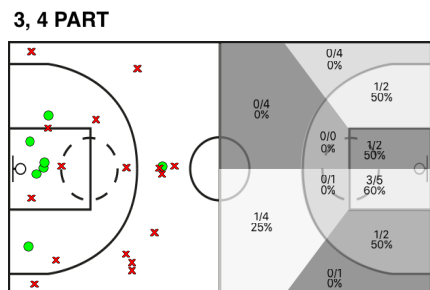

Grecia							REBOTES					TAPONES			FALTAS					
5i	Dr	JUGADOR	Min	Pts	Tiros 2	Tiros 3	Tiros Libres	T	RD	RO	Asis...	PR	PP	Fv	Co	Mts	Cm	Re	Vi	Va
	4	GRE PLAYER 4	04:56	0	0/0 0%	0/0 0%	0/0 0%	0	0	0	0	0	0	0	0	0	1	0	0/0	-1
*	5	GRE PLAYER 5	30:56	7	2/3 66%	0/2 0%	3/4 75%	0	0	0	0	1	1	0	0	0	4	3	0/0	2
	6	GRE PLAYER 6	00:00	0	0/0 0%	0/0 0%	0/0 0%	0	0	0	0	0	0	0	0	0	0	0	0/0	0
	7	GRE PLAYER 7	10:41	2	1/1 100%	0/2 0%	0/0 0%	0	0	0	0	1	1	0	0	0	1	0	0/0	-1
*	8	GRE PLAYER 8	36:05	3	0/1 0%	1/4 25%	0/0 0%	0	0	0	0	0	1	0	1	0	1	1	0/0	-3
	9	GRE PLAYER 9	11:30	2	0/1 0%	0/1 0%	2/4 50%	0	0	0	0	0	0	0	0	0	3	0	1/0	-5
*	10	GRE PLAYER 10	41:39	20	2/4 50%	4/15 26%	4/8 50%	1	0	1	0	0	0	0	0	0	4	4	0/0	4
*	11	GRE PLAYER 11	41:01	16	6/8 75%	0/3 0%	4/6 66%	0	0	0	0	0	1	0	0	0	5	4	0/0	7
	12	GRE PLAYER 12	00:00	0	0/0 0%	0/0 0%	0/0 0%	0	0	0	0	0	0	0	0	0	0	0	0/0	0
	13	GRE PLAYER 13	24:56	10	1/7 14%	2/3 66%	2/3 66%	0	0	0	0	0	0	0	0	0	1	1	0/0	2
*	14	GRE PLAYER 14	18:20	3	0/2 0%	1/2 50%	0/0 0%	2	0	2	0	0	0	0	0	0	3	0	0/0	-1
	15	GRE PLAYER 15	04:56	0	0/0 0%	0/0 0%	0/0 0%	0	0	0	0	0	0	0	0	0	3	0	0/0	-3
		GRE	225:00	0	0/0 0%	0/0 0%	0/0 0%	26	17	9	2	1	2	4	5	0	0	8	0/4	34
			225:00	63	12/27 44%	8/32 25%	15/25 60%	29	17	12	2	3	6	4	1	0	26	13	1/0	32

España

Grecia

España

P1	P2	P3	P4	PR	T
10	20	16	3	17	66

Grecia

P1	P2	P3	P4	PR	T
14	13	14	8	14	63