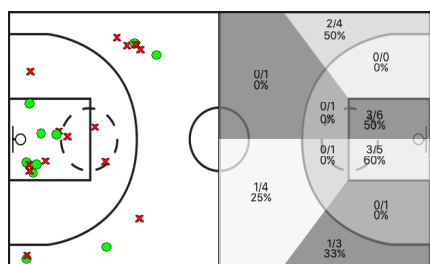

Grecia							REBOTES					TAPONES			FALTAS					
5i	Dr	JUGADOR	Min	Pts	Tiros 2	Tiros 3	Tiros Libres	T	RD	RO	Asis...	PR	PP	Fv	Co	Mts	Cm	Re	Vi	Va
	4	GRE PLAYER 4	04:56	0	0/0 0%	0/0 0%	0/0 0%	0	0	0	0	0	0	0	0	0	1	0	0/0	-1
*	5	GRE PLAYER 5	30:56	7	2/3 66%	0/2 0%	3/4 75%	0	0	0	0	1	1	0	0	0	4	3	0/0	2
	6	GRE PLAYER 6	00:00	0	0/0 0%	0/0 0%	0/0 0%	0	0	0	0	0	0	0	0	0	0	0	0/0	0
	7	GRE PLAYER 7	10:41	2	1/1 100%	0/2 0%	0/0 0%	0	0	0	0	1	1	0	0	0	1	0	0/0	-1
*	8	GRE PLAYER 8	36:05	3	0/1 0%	1/4 25%	0/0 0%	0	0	0	0	0	1	0	1	0	1	1	0/0	-3
	9	GRE PLAYER 9	11:30	2	0/1 0%	0/1 0%	2/4 50%	0	0	0	0	0	0	0	0	0	3	0	1/0	-5
*	10	GRE PLAYER 10	41:39	20	2/4 50%	4/15 26%	4/8 50%	1	0	1	0	0	0	0	0	0	4	4	0/0	4
*	11	GRE PLAYER 11	41:01	16	6/8 75%	0/3 0%	4/6 66%	0	0	0	0	0	1	0	0	0	5	4	0/0	7
	12	GRE PLAYER 12	00:00	0	0/0 0%	0/0 0%	0/0 0%	0	0	0	0	0	0	0	0	0	0	0	0/0	0
	13	GRE PLAYER 13	24:56	10	1/7 14%	2/3 66%	2/3 66%	0	0	0	0	0	0	0	0	0	1	1	0/0	2
*	14	GRE PLAYER 14	18:20	3	0/2 0%	1/2 50%	0/0 0%	2	0	2	0	0	0	0	0	0	3	0	0/0	-1
	15	GRE PLAYER 15	04:56	0	0/0 0%	0/0 0%	0/0 0%	0	0	0	0	0	0	0	0	0	3	0	0/0	-3
		GRE	225:00	0	0/0 0%	0/0 0%	0/0 0%	26	17	9	2	1	2	4	5	0	0	8	0/4	34
			225:00	63	12/27 44%	8/32 25%	15/25 60%	29	17	12	2	3	6	4	1	0	26	13	1/0	32

España

Grecia

España

P1	P2	P3	P4	PR	T
10	20	16	3	17	66

Grecia

P1	P2	P3	P4	PR	T
14	13	14	8	14	63