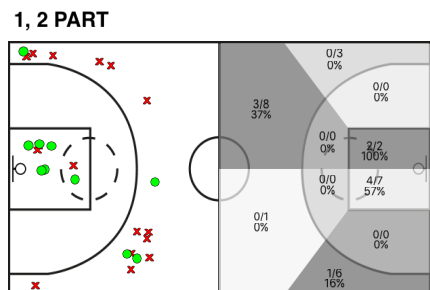

Grecia							REBOTES					TAPONES			FALTAS					
5i	Dr	JUGADOR	Min	Pts	Tiros 2	Tiros 3	Tiros Libres	T	RD	RO	Asis...	PR	PP	Fv	Co	Mts	Cm	Re	Vi	Va
	4	GRE PLAYER 4	04:56	0	0/0 0%	0/0 0%	0/0 0%	0	0	0	0	0	0	0	0	0	1	0	0/0	-1
*	5	GRE PLAYER 5	30:56	7	2/3 66%	0/2 0%	3/4 75%	0	0	0	0	1	1	0	0	0	4	3	0/0	2
	6	GRE PLAYER 6	00:00	0	0/0 0%	0/0 0%	0/0 0%	0	0	0	0	0	0	0	0	0	0	0	0/0	0
	7	GRE PLAYER 7	10:41	2	1/1 100%	0/2 0%	0/0 0%	0	0	0	0	1	1	0	0	0	1	0	0/0	-1
*	8	GRE PLAYER 8	36:05	3	0/1 0%	1/4 25%	0/0 0%	0	0	0	0	0	1	0	1	0	1	1	0/0	-3
	9	GRE PLAYER 9	11:30	2	0/1 0%	0/1 0%	2/4 50%	0	0	0	0	0	0	0	0	0	3	0	1/0	-5
*	10	GRE PLAYER 10	41:39	20	2/4 50%	4/15 26%	4/8 50%	1	0	1	0	0	0	0	0	0	4	4	0/0	4
*	11	GRE PLAYER 11	41:01	16	6/8 75%	0/3 0%	4/6 66%	0	0	0	0	0	1	0	0	0	5	4	0/0	7
	12	GRE PLAYER 12	00:00	0	0/0 0%	0/0 0%	0/0 0%	0	0	0	0	0	0	0	0	0	0	0	0/0	0
	13	GRE PLAYER 13	24:56	10	1/7 14%	2/3 66%	2/3 66%	0	0	0	0	0	0	0	0	0	1	1	0/0	2
*	14	GRE PLAYER 14	18:20	3	0/2 0%	1/2 50%	0/0 0%	2	0	2	0	0	0	0	0	0	3	0	0/0	-1
	15	GRE PLAYER 15	04:56	0	0/0 0%	0/0 0%	0/0 0%	0	0	0	0	0	0	0	0	0	3	0	0/0	-3
		GRE	225:00	0	0/0 0%	0/0 0%	0/0 0%	26	17	9	2	1	2	4	5	0	0	8	0/4	34
			225:00	63	12/27 44%	8/32 25%	15/25 60%	29	17	12	2	3	6	4	1	0	26	13	1/0	32

España

Grecia

España

P1	P2	P3	P4	PR	T
10	20	16	3	17	66

Grecia

P1	P2	P3	P4	PR	T
14	13	14	8	14	63