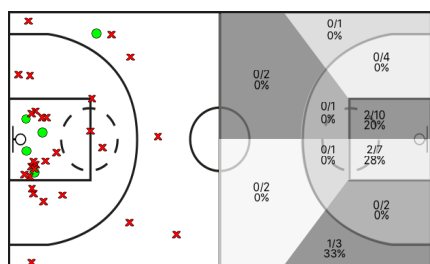

Grecia							REBOTES					TAPONES			FALTAS					
5i	Dr	JUGADOR	Min	Pts	Tiros 2	Tiros 3	Tiros Libres	T	RD	RO	Asis...	PR	PP	Fv	Co	Mts	Cm	Re	Vi	Va
	4	GRE PLAYER 4	04:56	0	0/0 0%	0/0 0%	0/0 0%	0	0	0	0	0	0	0	0	0	1	0	0/0	-1
*	5	GRE PLAYER 5	30:56	7	2/3 66%	0/2 0%	3/4 75%	0	0	0	0	1	1	0	0	0	4	3	0/0	2
	6	GRE PLAYER 6	00:00	0	0/0 0%	0/0 0%	0/0 0%	0	0	0	0	0	0	0	0	0	0	0	0/0	0
	7	GRE PLAYER 7	10:41	2	1/1 100%	0/2 0%	0/0 0%	0	0	0	0	1	1	0	0	0	1	0	0/0	-1
*	8	GRE PLAYER 8	36:05	3	0/1 0%	1/4 25%	0/0 0%	0	0	0	0	0	1	0	1	0	1	1	0/0	-3
	9	GRE PLAYER 9	11:30	2	0/1 0%	0/1 0%	2/4 50%	0	0	0	0	0	0	0	0	0	3	0	1/0	-5
*	10	GRE PLAYER 10	41:39	20	2/4 50%	4/15 26%	4/8 50%	1	0	1	0	0	0	0	0	0	4	4	0/0	4
*	11	GRE PLAYER 11	41:01	16	6/8 75%	0/3 0%	4/6 66%	0	0	0	0	0	1	0	0	0	5	4	0/0	7
	12	GRE PLAYER 12	00:00	0	0/0 0%	0/0 0%	0/0 0%	0	0	0	0	0	0	0	0	0	0	0	0/0	0
	13	GRE PLAYER 13	24:56	10	1/7 14%	2/3 66%	2/3 66%	0	0	0	0	0	0	0	0	0	1	1	0/0	2
*	14	GRE PLAYER 14	18:20	3	0/2 0%	1/2 50%	0/0 0%	2	0	2	0	0	0	0	0	0	3	0	0/0	-1
	15	GRE PLAYER 15	04:56	0	0/0 0%	0/0 0%	0/0 0%	0	0	0	0	0	0	0	0	0	3	0	0/0	-3
		GRE	225:00	0	0/0 0%	0/0 0%	0/0 0%	26	17	9	2	1	2	4	5	0	0	8	0/4	34
			225:00	63	12/27 44%	8/32 25%	15/25 60%	29	17	12	2	3	6	4	1	0	26	13	1/0	32

España

Grecia

España

P1	P2	P3	P4	PR	T
10	20	16	3	17	66

Grecia

P1	P2	P3	P4	PR	T
14	13	14	8	14	63