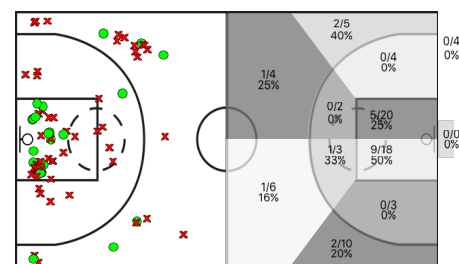

Grecia							REBOTES					TAPONES			FALTAS					
5i	Dr	JUGADOR	Min	Pts	Tiros 2	Tiros 3	Tiros Libres	T	RD	RO	Asis...	PR	PP	Fv	Co	Mts	Cm	Re	Vi	Va
	4	GRE PLAYER 4	04:56	0	0/0 0%	0/0 0%	0/0 0%	0	0	0	0	0	0	0	0	0	1	0	0/0	-1
*	5	GRE PLAYER 5	30:56	7	2/3 66%	0/2 0%	3/4 75%	0	0	0	0	1	1	0	0	0	4	3	0/0	2
	6	GRE PLAYER 6	00:00	0	0/0 0%	0/0 0%	0/0 0%	0	0	0	0	0	0	0	0	0	0	0	0/0	0
	7	GRE PLAYER 7	10:41	2	1/1 100%	0/2 0%	0/0 0%	0	0	0	0	1	1	0	0	0	1	0	0/0	-1
*	8	GRE PLAYER 8	36:05	3	0/1 0%	1/4 25%	0/0 0%	0	0	0	0	0	1	0	1	0	1	1	0/0	-3
	9	GRE PLAYER 9	11:30	2	0/1 0%	0/1 0%	2/4 50%	0	0	0	0	0	0	0	0	0	3	0	1/0	-5
*	10	GRE PLAYER 10	41:39	20	2/4 50%	4/15 26%	4/8 50%	1	0	1	0	0	0	0	0	0	4	4	0/0	4
*	11	GRE PLAYER 11	41:01	16	6/8 75%	0/3 0%	4/6 66%	0	0	0	0	0	1	0	0	0	5	4	0/0	7
	12	GRE PLAYER 12	00:00	0	0/0 0%	0/0 0%	0/0 0%	0	0	0	0	0	0	0	0	0	0	0	0/0	0
	13	GRE PLAYER 13	24:56	10	1/7 14%	2/3 66%	2/3 66%	0	0	0	0	0	0	0	0	0	1	1	0/0	2
*	14	GRE PLAYER 14	18:20	3	0/2 0%	1/2 50%	0/0 0%	2	0	2	0	0	0	0	0	0	3	0	0/0	-1
	15	GRE PLAYER 15	04:56	0	0/0 0%	0/0 0%	0/0 0%	0	0	0	0	0	0	0	0	0	3	0	0/0	-3
		GRE	225:00	0	0/0 0%	0/0 0%	0/0 0%	26	17	9	2	1	2	4	5	0	0	8	0/4	34
			225:00	63	12/27 44%	8/32 25%	15/25 60%	29	17	12	2	3	6	4	1	0	26	13	1/0	32

España

Grecia

España

P1	P2	P3	P4	PR	T
10	20	16	3	17	66

Grecia

P1	P2	P3	P4	PR	T
14	13	14	8	14	63